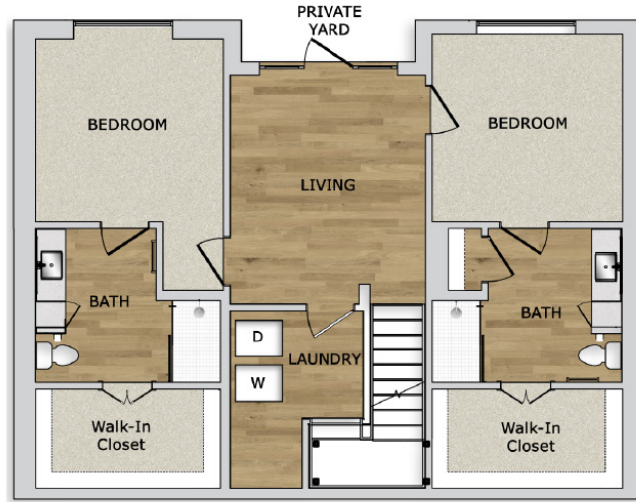

# 2075

3 BED / 3.5 BATH

SQ. FT.

	295 NE Ivanhoe Boulevard   Orlando, FL 32804
	<a href="http://www.lakehouseapartmentsorlando.com">www.lakehouseapartmentsorlando.com</a>

*Floor plans are artist's rendering. All dimensions are approximate. Actual product and specifications may vary in dimension or detail. Not all features are available in every apartment. Prices and availability are subject to change. Please see a representative for details.*