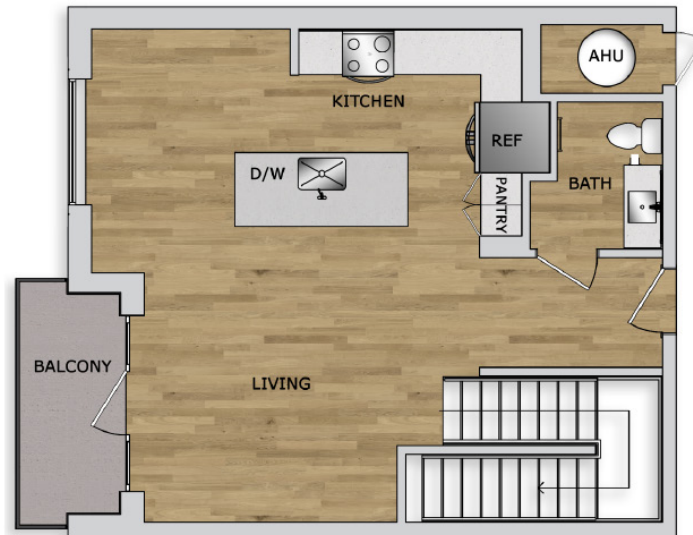

TH1B

1362

1 BED / 1.5 BATH

SQ. FT.

295 NE Ivanhoe Boulevard | Orlando, FL 32804

www.lakehouseapartmentsorlando.com

Floor plans are artist's rendering. All dimensions are approximate. Actual product and specifications may vary in dimension or detail. Not all features are available in every apartment. Prices and availability are subject to change. Please see a representative for details.