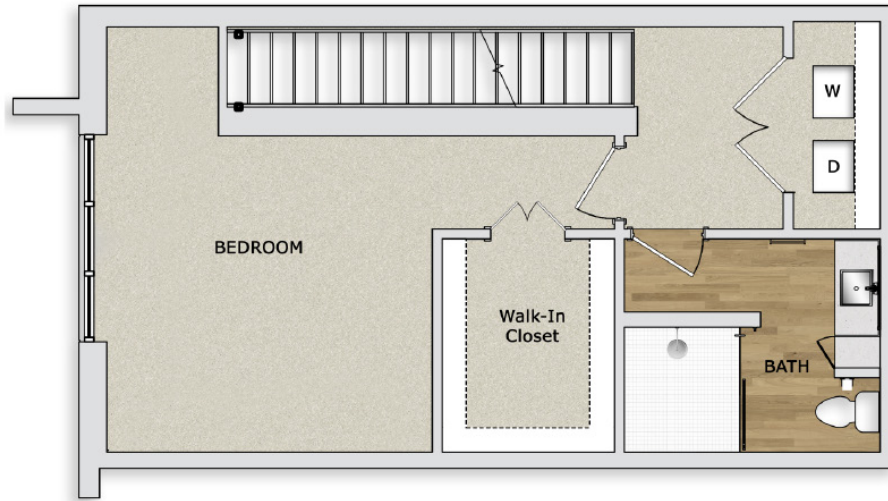

TH1A

1223

1 BED / 1.5 BATH

SQ. FT.

295 NE Ivanhoe Boulevard | Orlando, FL 32804

www.lakehouseapartmentsorlando.com

Floor plans are artist's rendering. All dimensions are approximate. Actual product and specifications may vary in dimension or detail. Not all features are available in every apartment. Prices and availability are subject to change. Please see a representative for details.