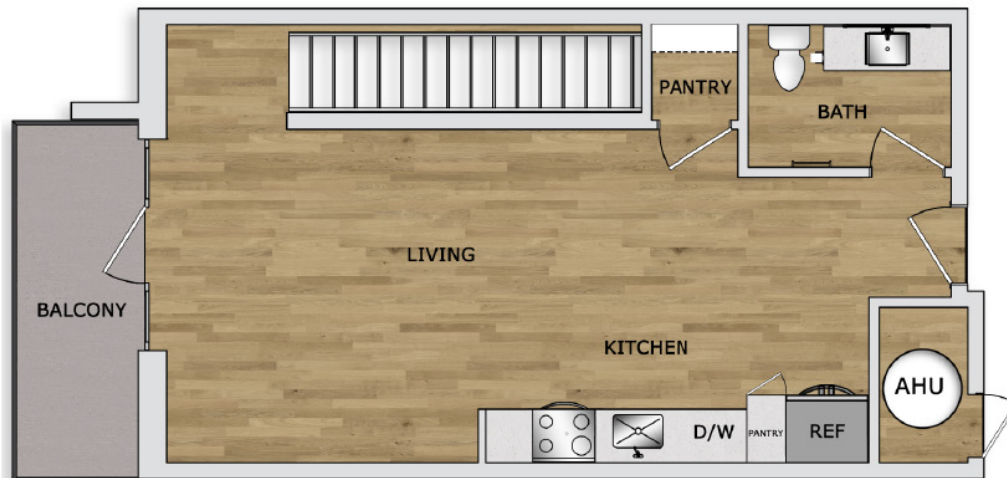

TH1A

1223

1 BED / 1.5 BATH

SQ. FT.

295 NE Ivanhoe Boulevard | Orlando, FL 32804

www.lakehouseapartmentsorlando.com

Floor plans are artist's rendering. All dimensions are approximate. Actual product and specifications may vary in dimension or detail. Not all features are available in every apartment. Prices and availability are subject to change. Please see a representative for details.