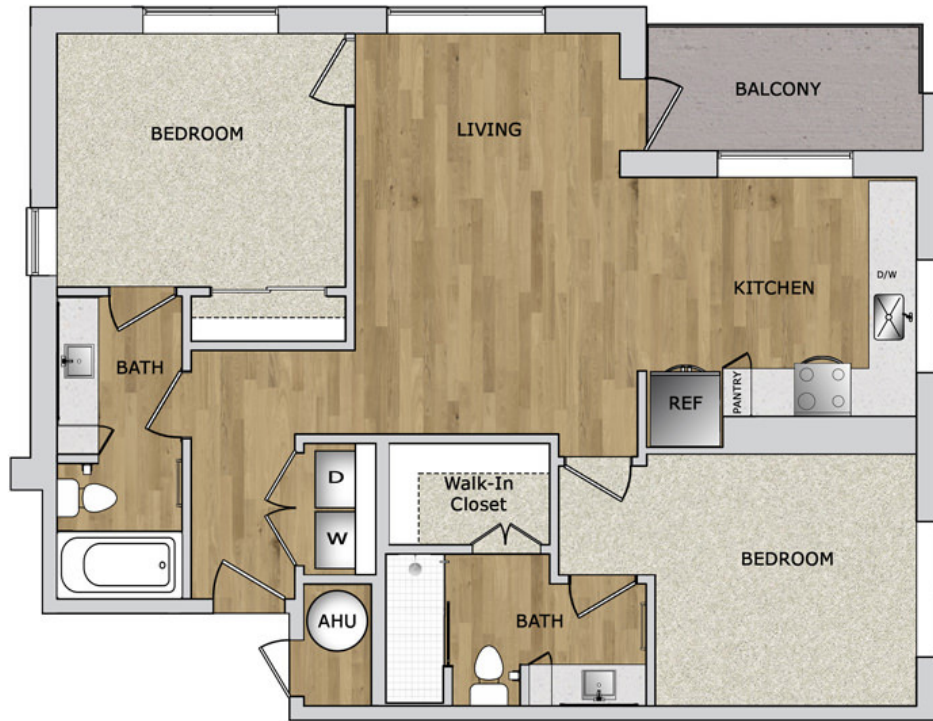

# B2

2 BED | 2 BATH

# 1128

SQ. FT.

	295 NE Ivanhoe Boulevard   Orlando, FL 32804
	<a href="http://lakehouseapartmentsorlando.com">lakehouseapartmentsorlando.com</a>

*Floor plans are artist's rendering. All dimensions are approximate. Actual product and specifications may vary in dimension or detail. Not all features are available in every apartment. Prices and availability are subject to change. Please see a representative for details.*