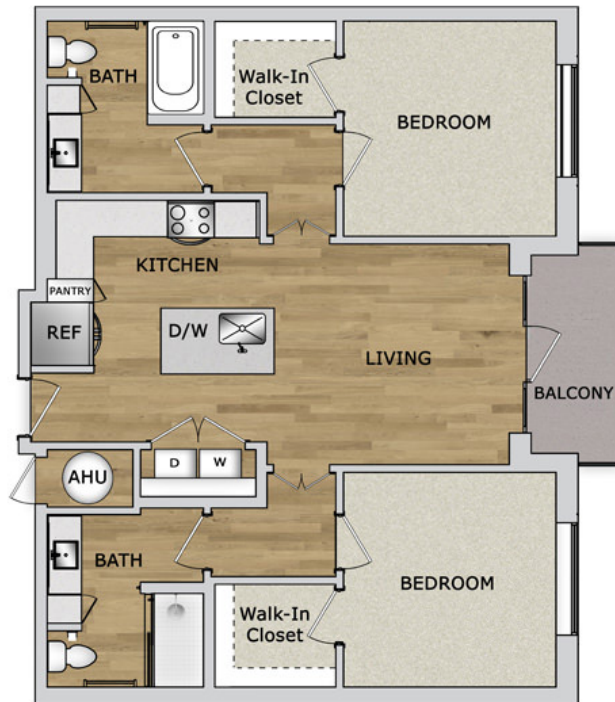

B1

2 BED | 2 BATH

1048

SQ. FT.

	295 NE Ivanhoe Boulevard Orlando, FL 32804
	lakehouseapartmentsorlando.com

Floor plans are artist's rendering. All dimensions are approximate. Actual product and specifications may vary in dimension or detail. Not all features are available in every apartment. Prices and availability are subject to change. Please see a representative for details.