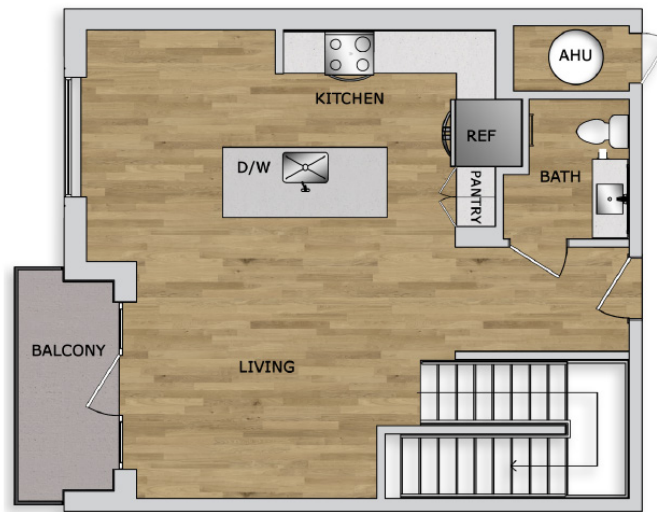

TH1B

1 BED | 1.5 BATH

1362

SQ. FT.

295 NE Ivanhoe Boulevard | Orlando, FL 32804

lakehouseapartmentsorlando.com

Floor plans are artist's rendering. All dimensions are approximate. Actual product and specifications may vary in dimension or detail. Not all features are available in every apartment. Prices and availability are subject to change. Please see a representative for details.