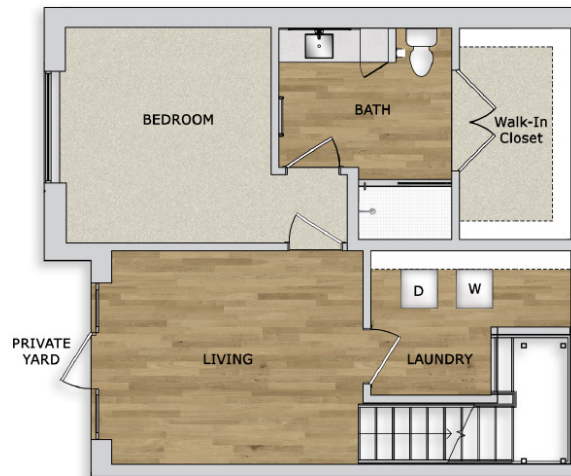

TH1B

1 BED | 1.5 BATH

1362

SQ. FT.

295 NE Ivanhoe Boulevard | Orlando, FL 32804

lakehouseapartmentsorlando.com

Floor plans are artist's rendering. All dimensions are approximate. Actual product and specifications may vary in dimension or detail. Not all features are available in every apartment. Prices and availability are subject to change. Please see a representative for details.