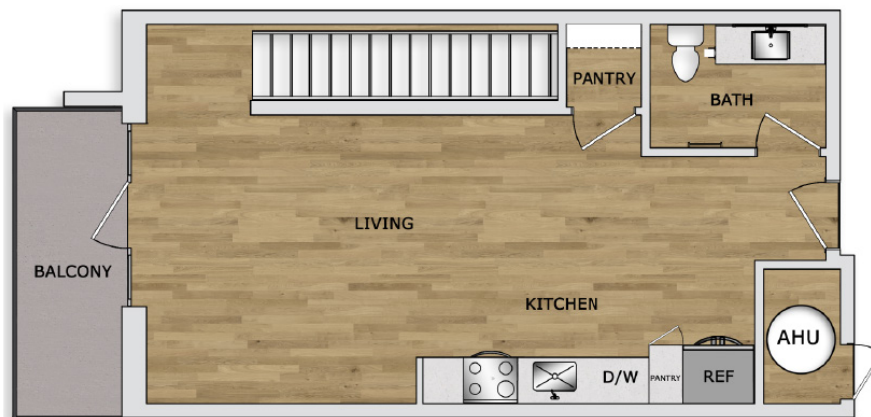

TH1A

1 BED | 1.5 BATH

1223

SQ. FT.

295 NE Ivanhoe Boulevard | Orlando, FL 32804

lakehouseapartmentsorlando.com

Floor plans are artist's rendering. All dimensions are approximate. Actual product and specifications may vary in dimension or detail. Not all features are available in every apartment. Prices and availability are subject to change. Please see a representative for details.