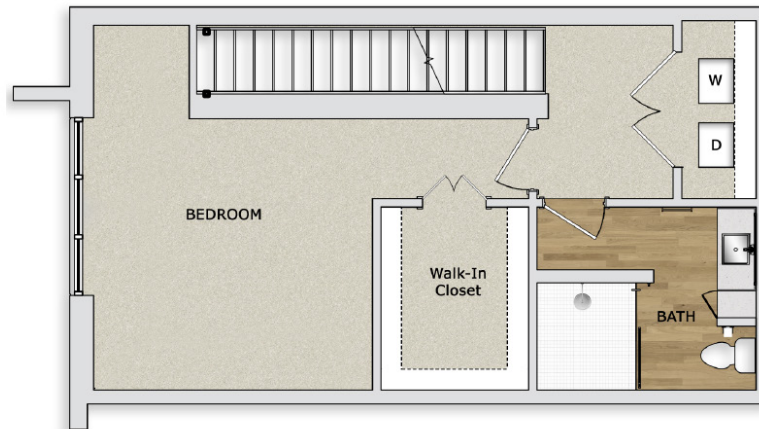

TH1A

1 BED | 1.5 BATH

1223

SQ. FT.

295 NE Ivanhoe Boulevard | Orlando, FL 32804

lakehouseapartmentsorlando.com

Floor plans are artist's rendering. All dimensions are approximate. Actual product and specifications may vary in dimension or detail. Not all features are available in every apartment. Prices and availability are subject to change. Please see a representative for details.