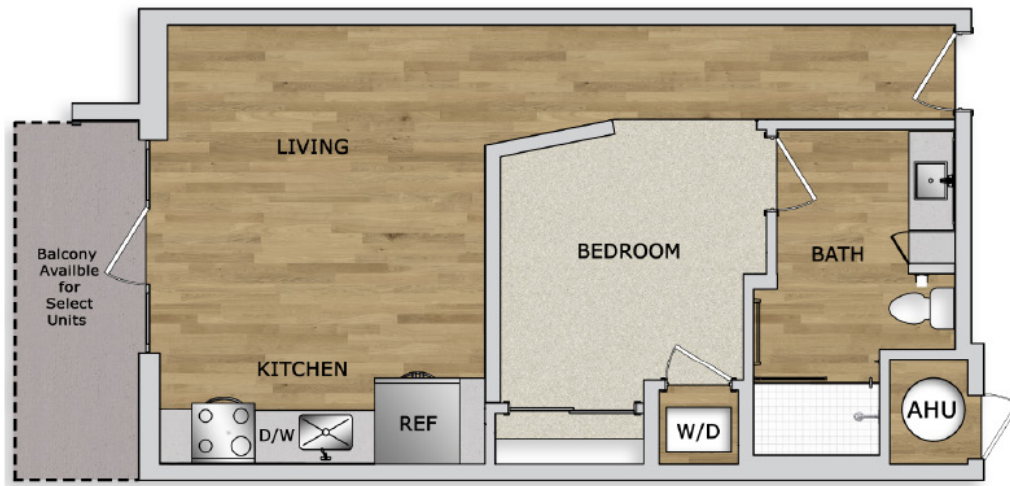

E1

STUDIO | 1 BATH

605

SQ. FT.

	295 NE Ivanhoe Boulevard Orlando, FL 32804
	lakehouseapartmentsorlando.com

Floor plans are artist's rendering. All dimensions are approximate. Actual product and specifications may vary in dimension or detail. Not all features are available in every apartment. Prices and availability are subject to change. Please see a representative for details.