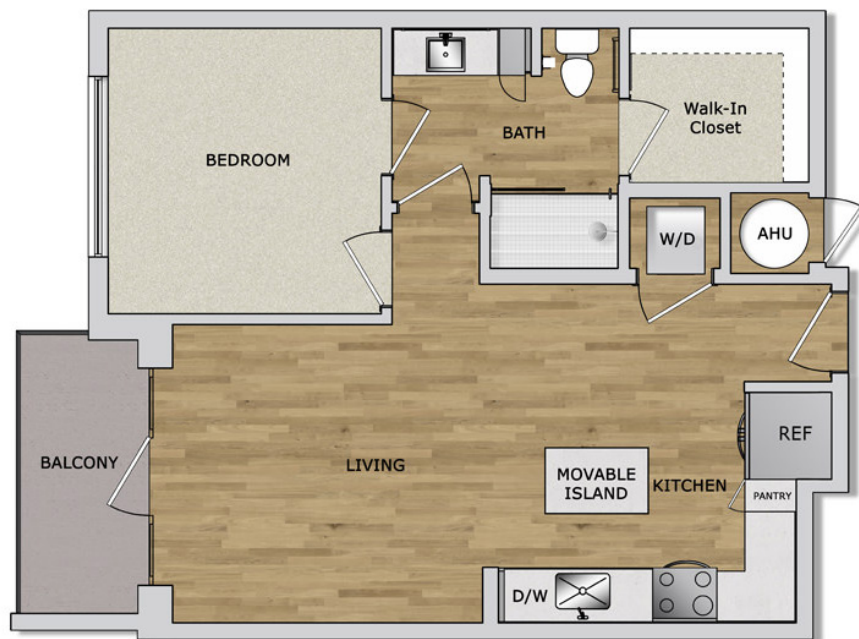

A1

1 BED | 1 BATH

690

SQ. FT.

	295 NE Ivanhoe Boulevard Orlando, FL 32804
	lakehouseapartmentsorlando.com

Floor plans are artist's rendering. All dimensions are approximate. Actual product and specifications may vary in dimension or detail. Not all features are available in every apartment. Prices and availability are subject to change. Please see a representative for details.