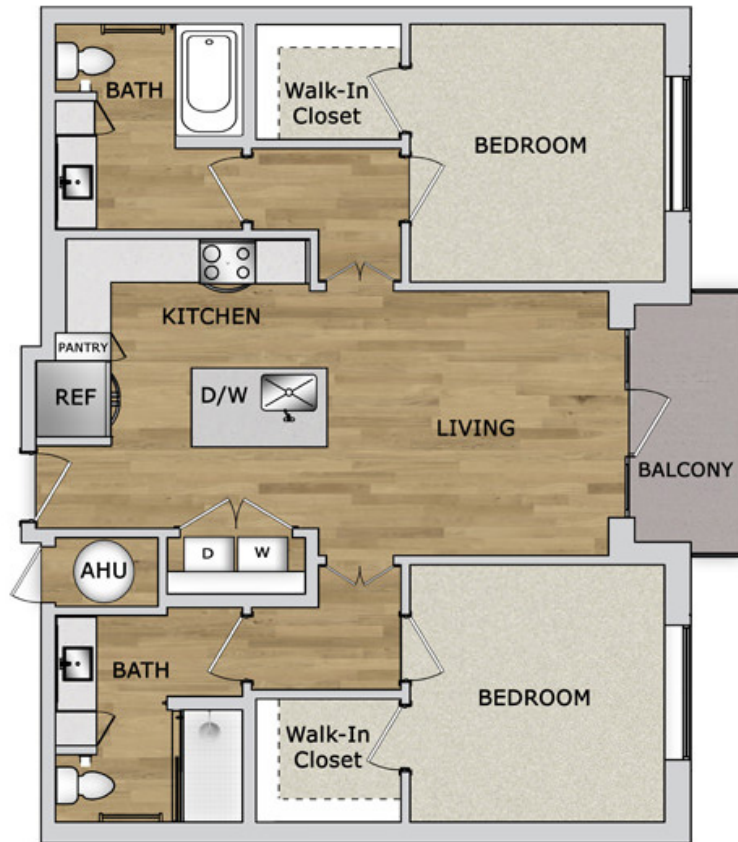

# B1

# 1048

2 BED / 2 BATH

SQ. FT.

	295 NE Ivanhoe Boulevard   Orlando, FL 32804
	<a href="http://www.lakehouseapartmentsorlando.com">www.lakehouseapartmentsorlando.com</a>

*Floor plans are artist's rendering. All dimensions are approximate. Actual product and specifications may vary in dimension or detail. Not all features are available in every apartment. Prices and availability are subject to change. Please see a representative for details.*