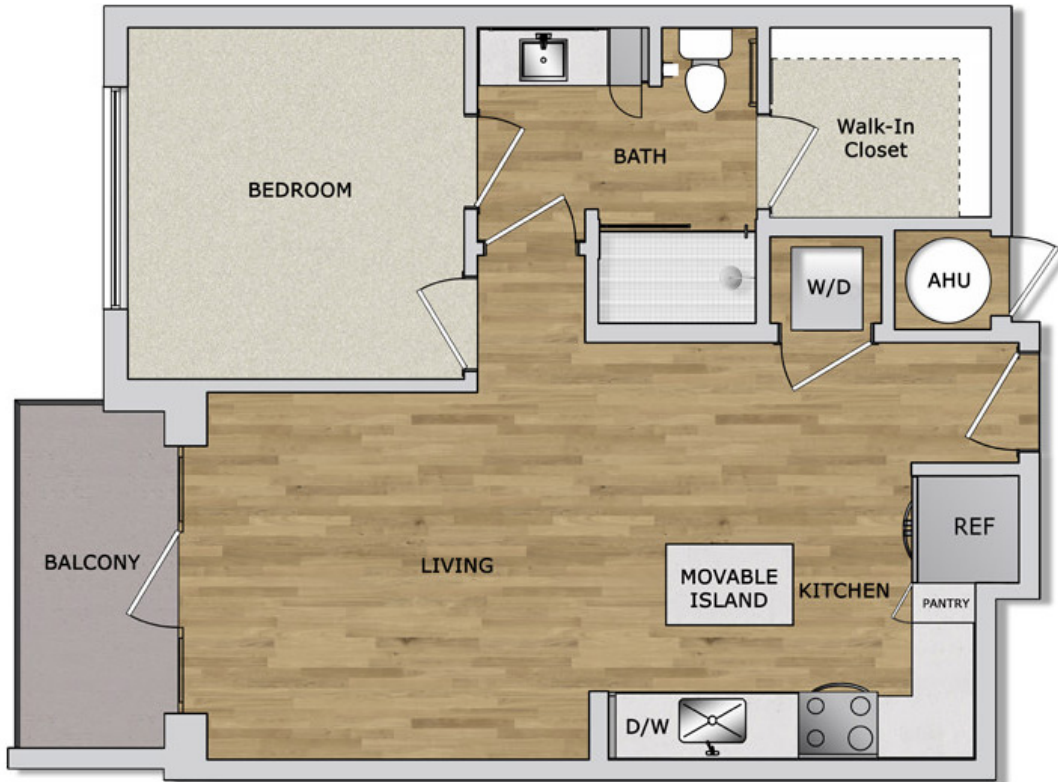

A1

690

1 BED / 1 BATH

SQ. FT.

295 NE Ivanhoe Boulevard | Orlando, FL 32804

www.lakehouseapartmentsorlando.com

Floor plans are artist's rendering. All dimensions are approximate. Actual product and specifications may vary in dimension or detail. Not all features are available in every apartment. Prices and availability are subject to change. Please see a representative for details.